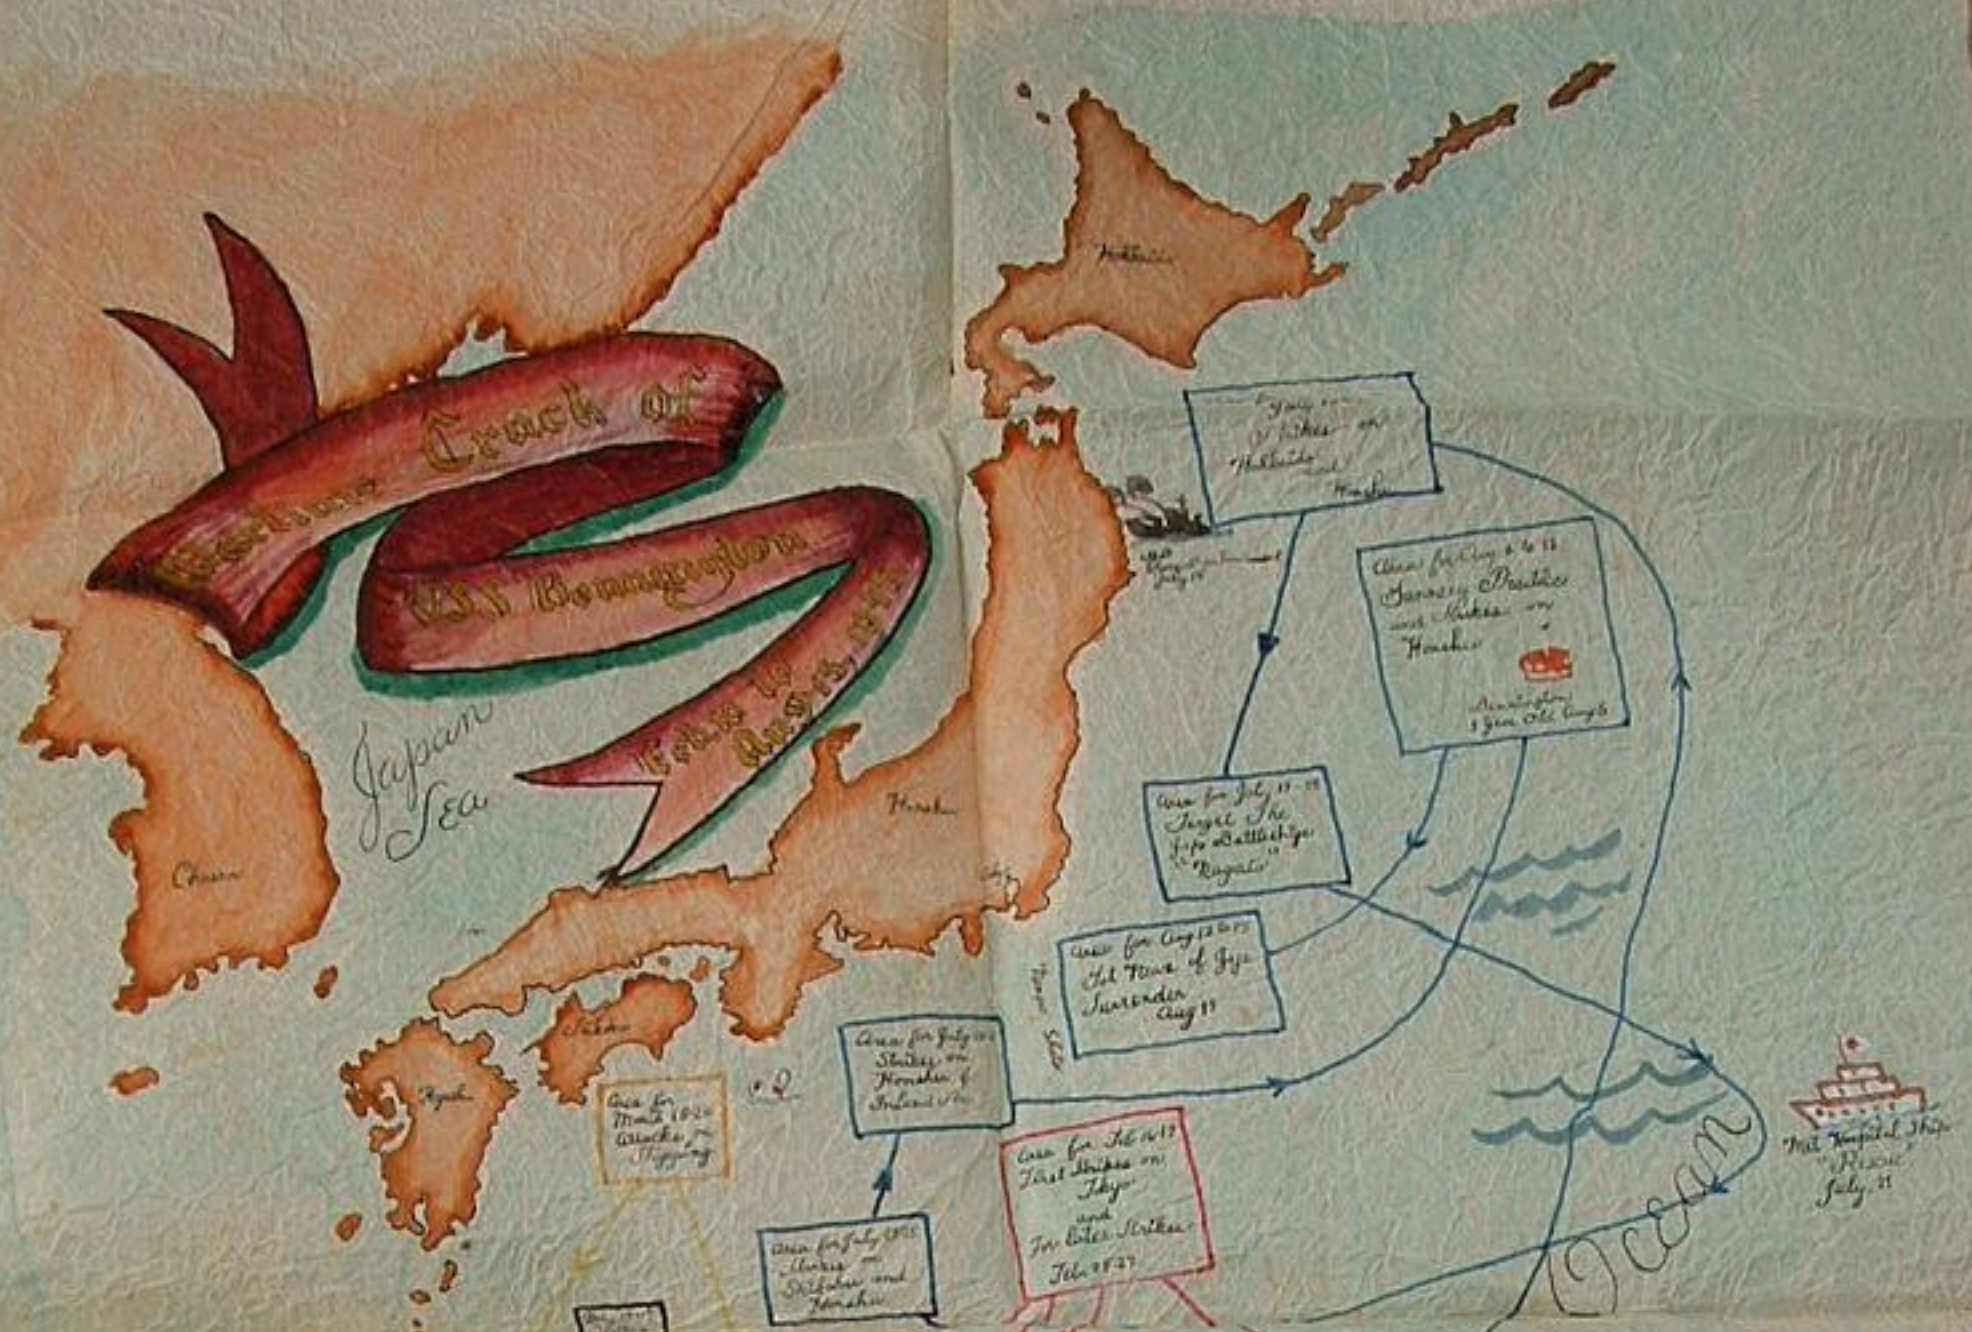

**Track of  
USS Bonhomme Richard**

Japan Sea

**JULY 10 TO JULY 11**

**JULY 10 TO JULY 11**

**Legend**

1st Trip: Feb 10 to March 4  
 2nd Trip: March 19 to April 18  
 3rd Trip: May 10 to June 11  
 4th Trip: July 1 to August 15

The USS Bonhomme Richard (1893) was captured by the Japanese on July 17, 1893, in the Philippine Sea. She was taken to the Philippines and used as a transport ship. She was later used to transport supplies to the Japanese forces in the Philippines. She was finally sunk by the United States Navy on August 15, 1893.