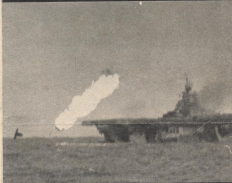

WINGS

1 Wreathed in AA guns' smoke, Essex class carrier tags suicide plane attacking on starboard.

2 Blazing Jap continues his dive, swishing comet-like over carrier. Piece of plane sails off to left.

without seriously impeding our operations. But in nearly all cases they have achieved one aim: Hara-ki!

COOKED GOOSE: All the fight is burned out of this suicide plane as it whizzes astern of its intended victim.

JUNE 1945

3 Plane and its bomb load blow up in water. Carrier, unit of Task Force 58 off Kyushu, sails on.