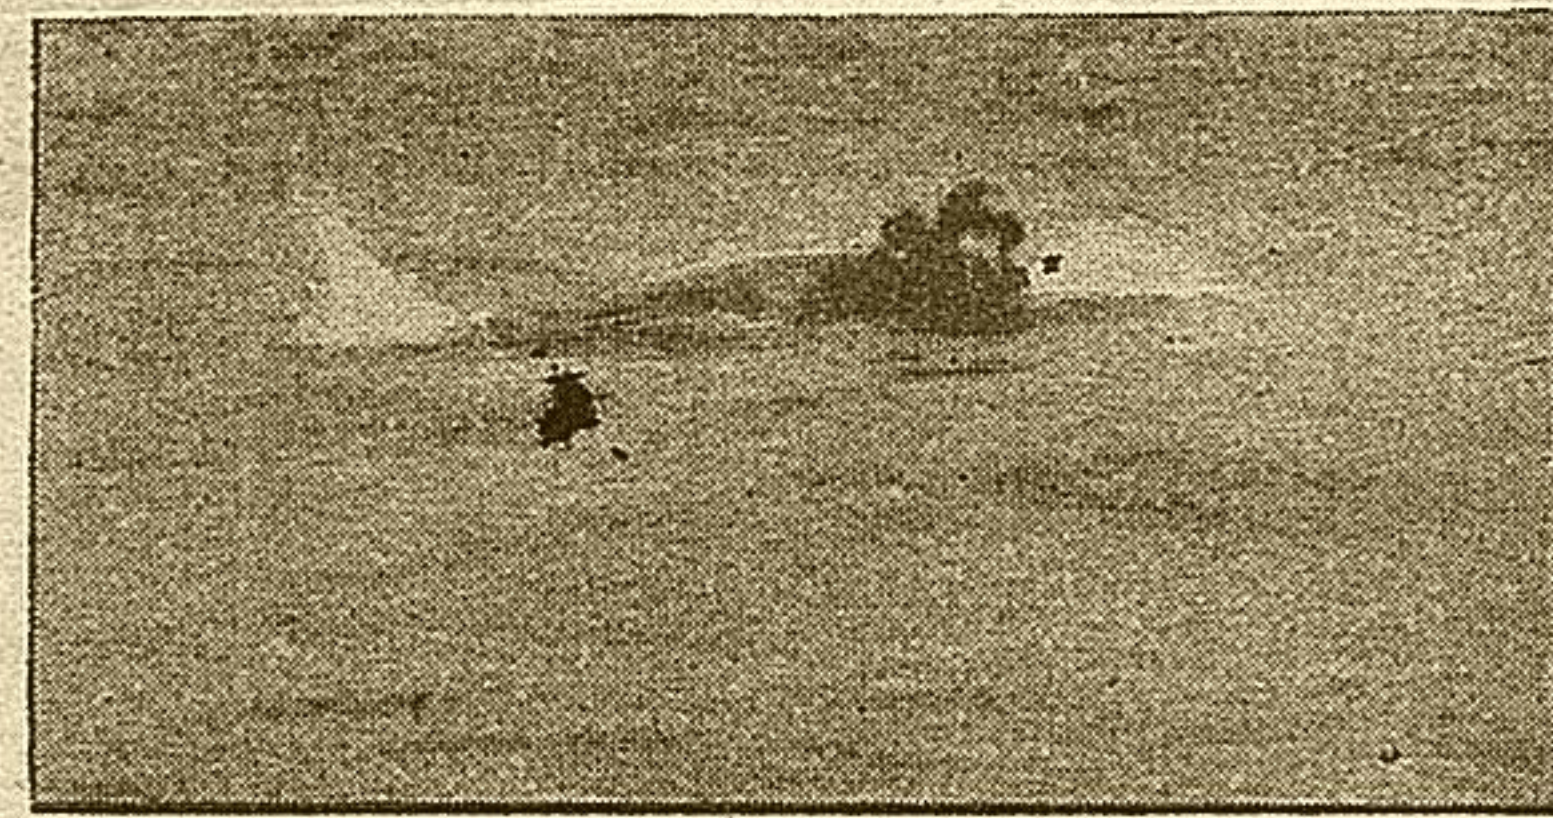

Rescue Off Iwo Jima

1—These spectacular photos are from official U. S. films made from a warship off Iwo Jima. Upside-down Navy plane starts crash dive.

2—Plane, still upside down, hits water nose first. Carrier-based, it was one of many supporting Marines in their invasion of the Japanese island.

3—The plane has sunk but pilot bobs to surface. His life preserver is clearly visible as he strikes out for destroyer, not shown.

4—Having made the destroyer safely, pilot is transferred to his carrier via breeches buoy. Waters churn beneath him but he'll fight another day.