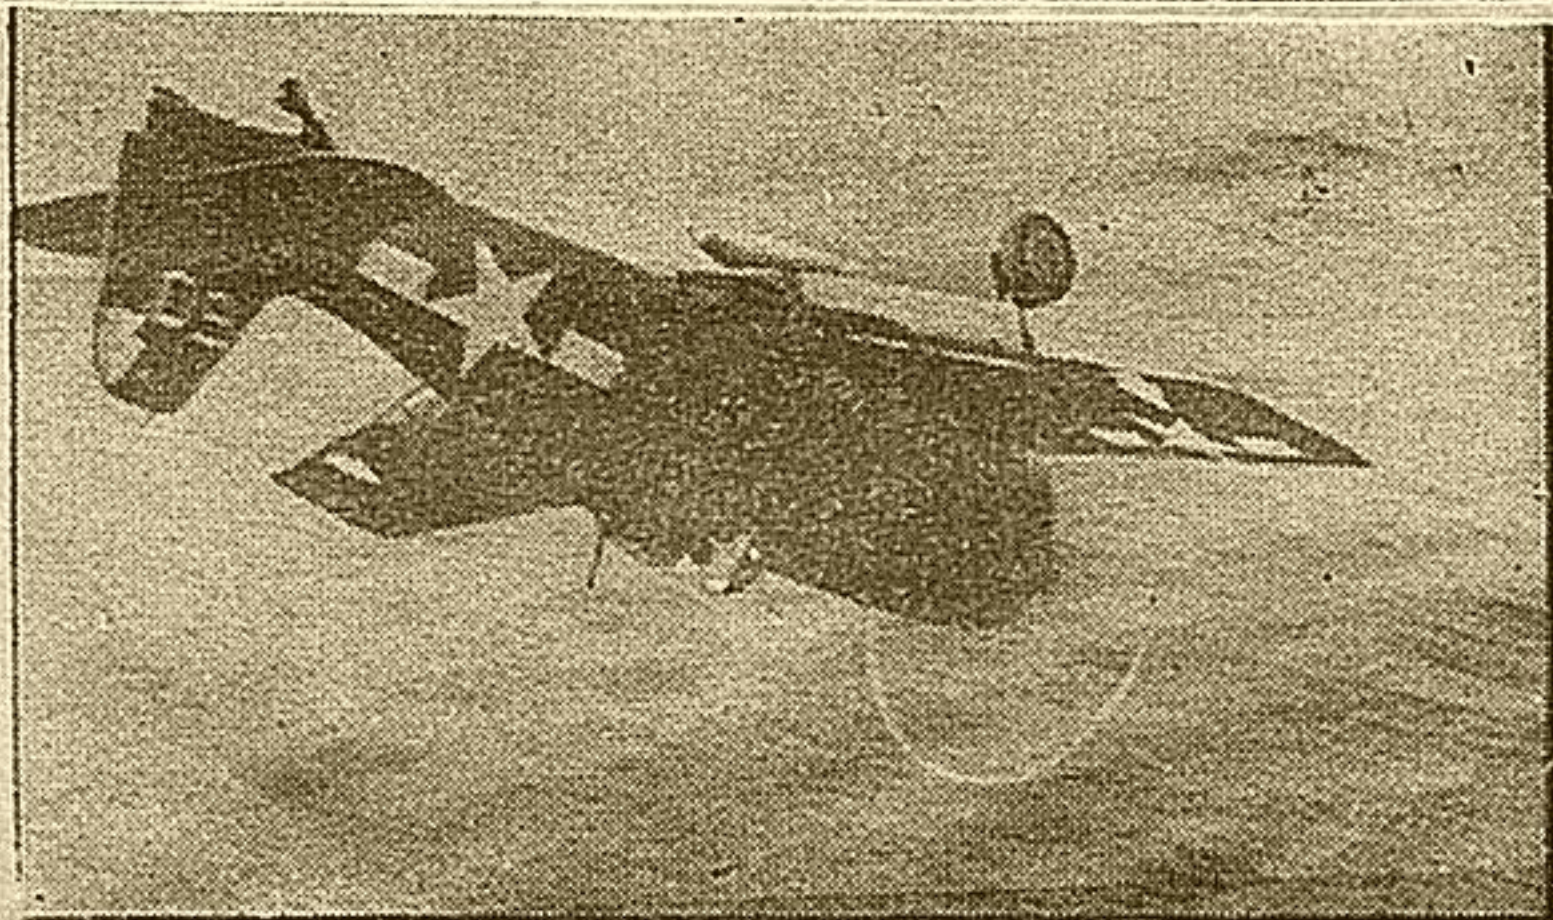

Rescue Off Iwo Jima

1—These spectacular photos are from official U. S. films made from a warship off Iwo Jima. Upside-down Navy plane starts crash dive.

2—Plane, still upside down, hits water nose first. Carrier-based, it was one of many supporting Marines in their invasion of the Japanese island.

3—The plane has sunk but pilot bobs to surface. His life preserver is clearly visible as he strikes out for destroyer, not shown.

4—Having made the destroyer safely, pilot is transferred to his carrier via breeches buoy. Waters churn beneath him but he'll fight another day.