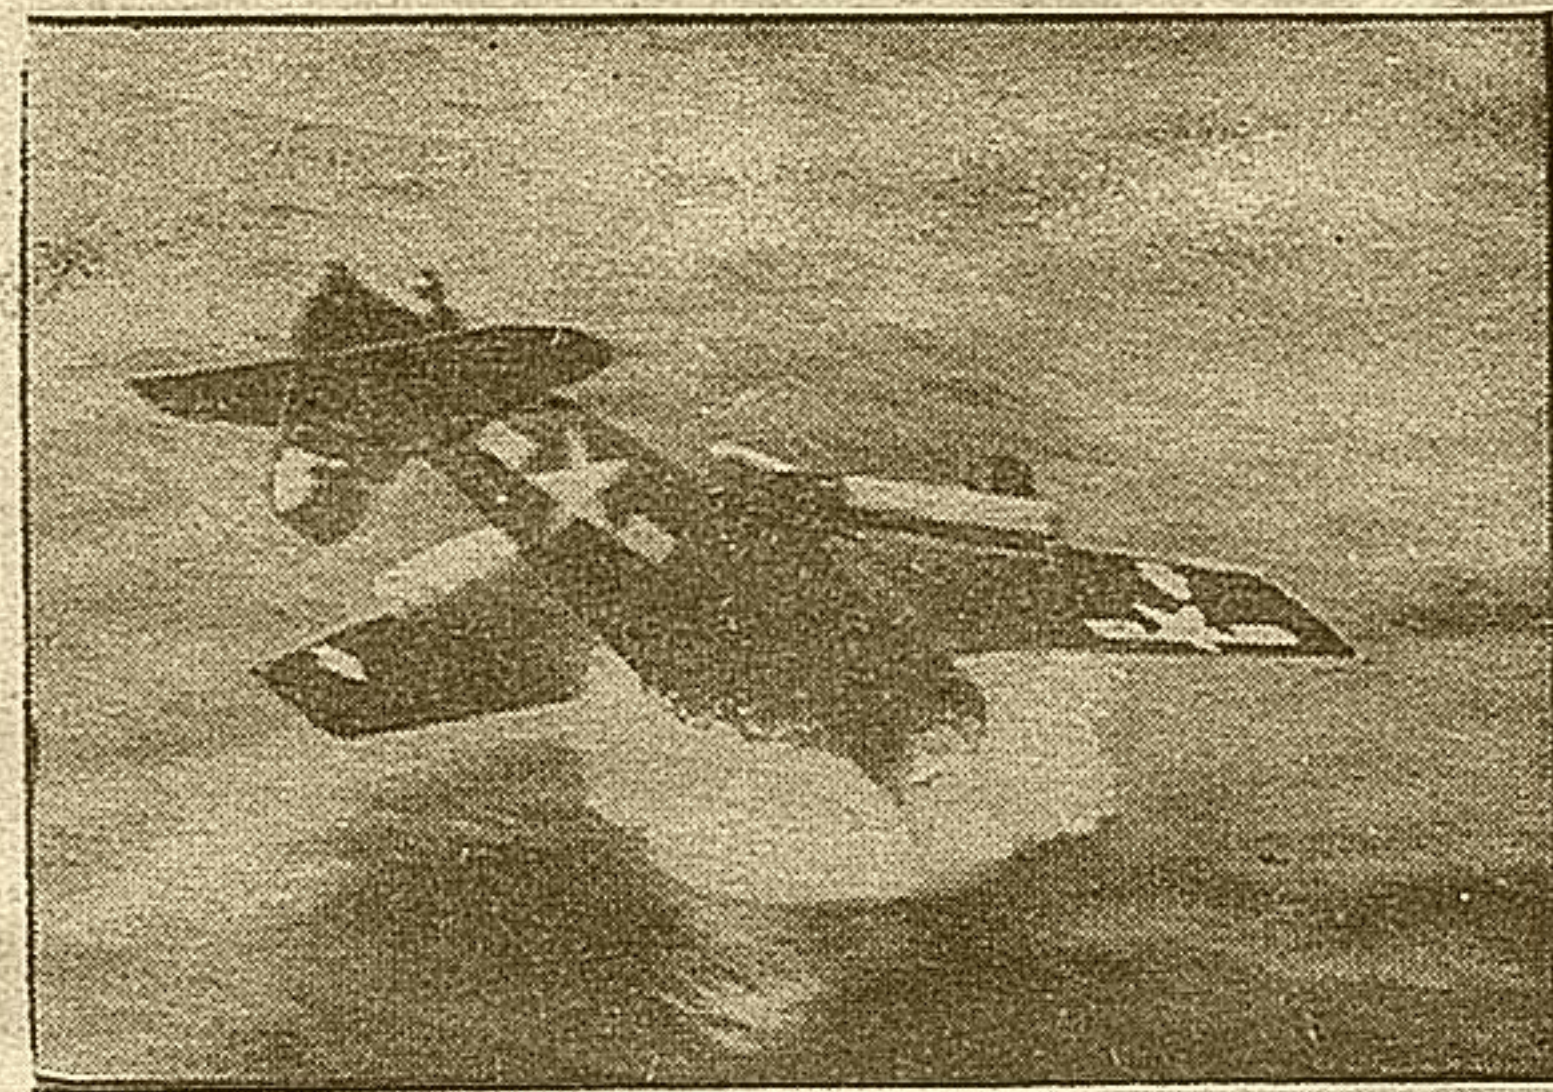

Rescue Off Iwo Jima

1—These spectacular photos are from official U. S. films made from a warship off Iwo Jima. Upside-down Navy plane starts crash dive.

2—Plane, still upside down, hits water nose first. Carrier-based, it was one of many supporting Marines in their invasion of the Japanese island.

3—The plane has sunk but pilot bobs to surface. His life preserver is clearly visible as he strikes out for destroyer, not shown.

4—Having made the destroyer safely, pilot is transferred to his carrier via breeches buoy. Waters churn beneath him but he'll fight another day.